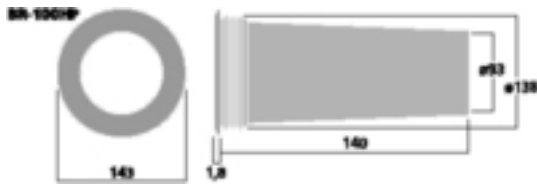

BR-100HP - Bassreflex Tube

Bass-reflex tube, SV= 69.4 cm²

- High-performance version
- Mounting of high mechanical stability (exact cutout is required)

Technical data

Inside Ø	: 93mm
Outside Ø	: 138mm
Length	: 140mm
Flange Ø	: 143mm
Area (SV)	: 69.4cm ²