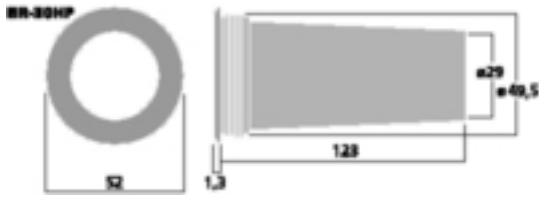

BR-30HP - Bassreflex Tube

Bass-reflex tube, SV=6.6 cm²

- High-performance version
- Robust tube for miniature speakers (exact cutout is required)

Technical data

Inside Ø	: 29mm
Outside Ø	: 49.5mm
Length	: 123mm
Flange Ø	: 52mm
Area (SV)	: 6.6cm ²