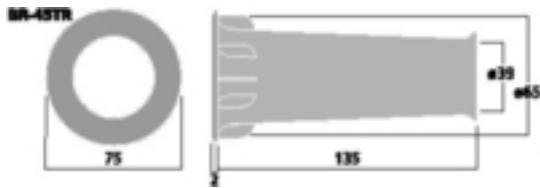

BR-45TR - Bassreflex Tube

Bass-reflex tube, SV=13.8 cm²

- Trumpet shape
- Optimum air flow conditions with minimum interfering noise development

Technical Data

Inside Ø	: 39 mm
Outside Ø	: 65 mm
Length	: 135 mm
Flange Ø	: 75 mm
Area (SV)	: 13.8 cm ²