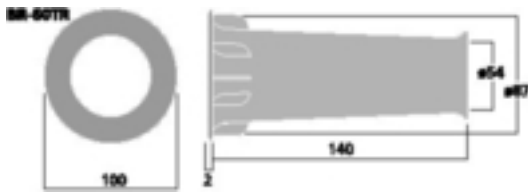

BR-60TR - Bassreflex Tube

Bass-reflex tube, SV=26.4 cm²

- Trumpet shape
- Optimum air flow conditions with minimum interfering noise development

Technical Data

Inside Ø	: 54 mm
Outside Ø	: 87 mm
Length	: 140 mm
Flange Ø	: 100 mm
Area (SV)	: 26.4 cm ²